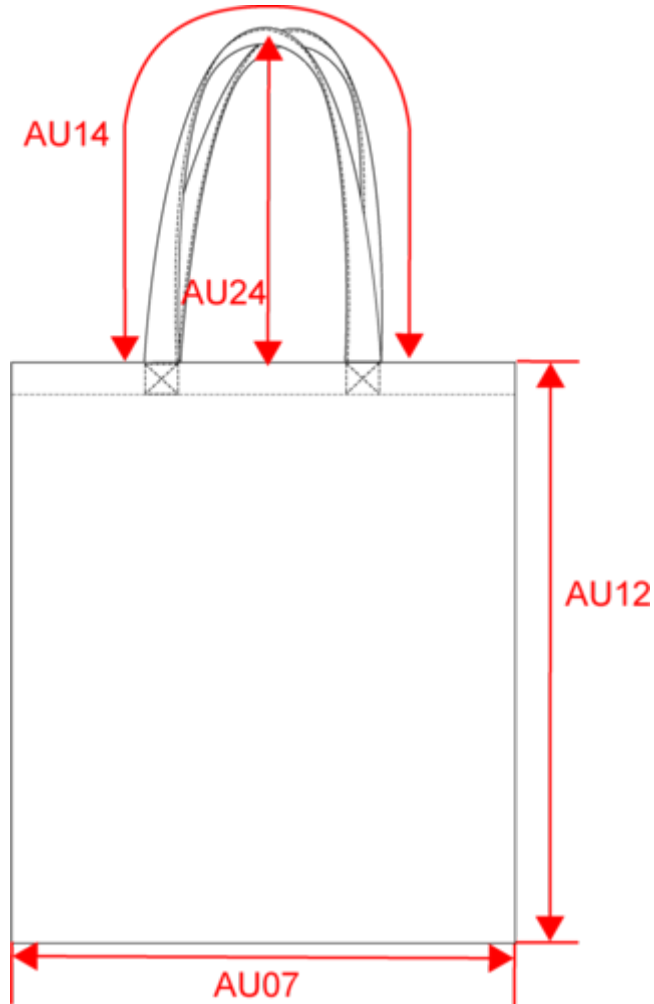

KI0223

Short handle shopper

- Conscious collection: natural materials and environmentally friendly.
- Long 70-cm handles for carrying by hand or over the shoulder.

Shopper bag in cotton with matching 70 cm fabric handles. Certified STANDARD 100 by OEKO-TEX® N° CQ 1164/1 IFTH.

More information

Logistic

Country of origin

Customs code

Washing instructions

Dimensions (cm)

Measurements in cm	One size
AU07 - Total width	38.00
AU12 - Total height	42.00
AU24 - Handle height	32.00

Colours information

KI0223

Short handle shopper

Colours information

Logistic  1  200

Sizes	Width (cm)	Height (cm)	Length (cm)	Net weight (kg)	Gross weight (kg)	Pieces/Box	Pieces/Bundle
One Size	38.00	35.00	45.00	12.60000	13.80000	200	1